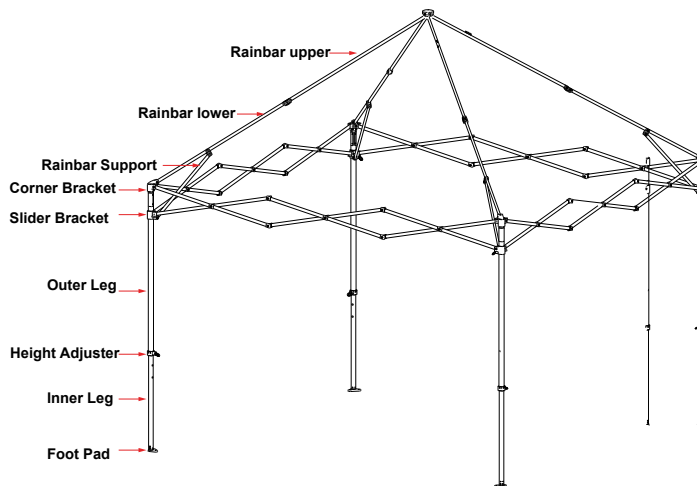

EXPRESS 3mx3m

Professional compact gazebo. Suitable for markets and local events.

TECHNICAL DETAILS	
Model	EXPRESS
Top Size	3m x 3m
Base Size	3m x 3m
Height Ceiling Edge	154-190 cm
Height Top	280-316 cm
Color Frame	White
Frame	Steel
Weight	23 kg
Fabric	300D
Packing Size	26.5x26.5x138cm

Top Colors:

- 1. Outer leg: 28.6x28.6x0.8t Steel
- Inner leg: 28.6x28.6x0.8t Steel
- Truss Bar: 10x22x0.6t Steel
- Rainbar: 10x20x0.6t Steel

25x25x130

Expandable Roller Bag

Stake: Ø10mmx350mm 4 pcs
Belt: Ø5mmx210cm 4pcs