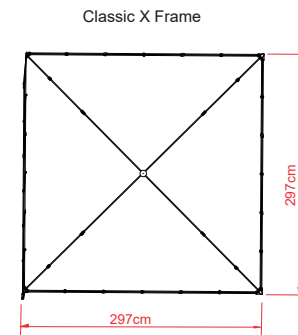

EXPRESS 3mx3m

Professional compact gazebo. Suitable for markets and local events.

TECHNICAL DETAILS	
Model	EXPRESS
Top Size	3m x 3m
Base Size	3m x 3m
Height Ceiling Edge	154-190 cm
Height Top	280-316 cm
Color Frame	White
Frame	Steel
Weight	23 kg
Fabric	300D
Packing Size	26.5x26.5x138cm

Top Colors:

- 1. Outer leg: 28.6x28.6x0.8t Steel
- Inner leg: 28.6x28.6x0.8t Steel
- Truss Bar: 10x22x0.6t Steel
- Rainbar: 10x20x0.6t Steel

25x25x130

Expandable Roller Bag

Stake: Ø10mmx350mm 4 pcs
Belt: Ø5mmx210cm 4pcs