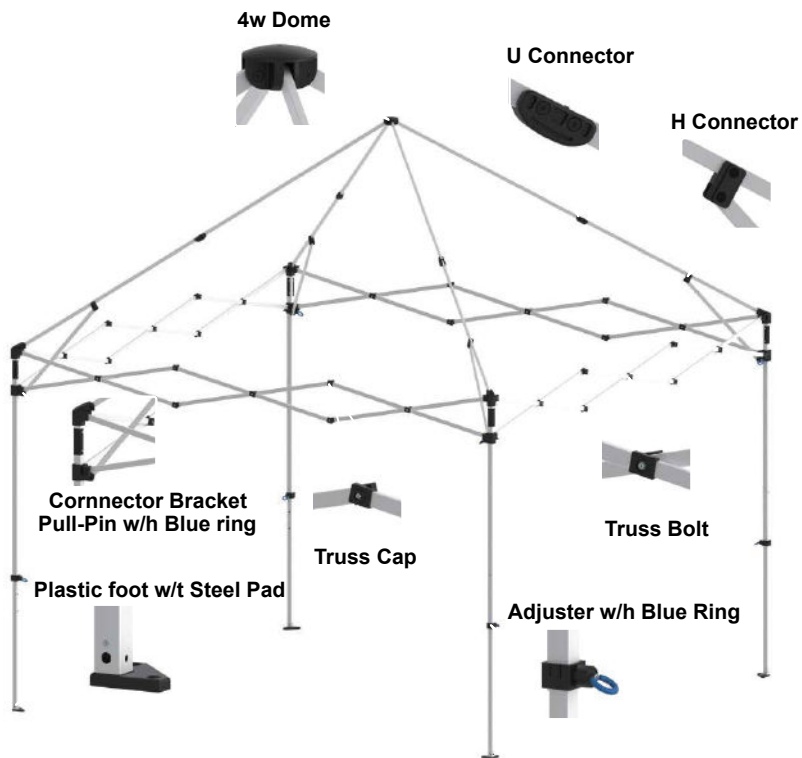

EXPRESS 3mx3m

Professional compact gazebo. Suitable for markets and local events.

TECHNICAL DETAILS	
Model	EXPRESS
Top Size	3m x 3m
Base Size	3m x 3m
Height Ceiling Edge	154-190 cm
Height Top	280-316 cm
Color Frame	White
Frame	Steel
Weight	23 kg
Fabric	300D
Packing Size	26.5x26.5x138cm

Top Colors:

- 1. Outer leg: 28.6x28.6x0.8t Steel
- Inner leg: 28.6x28.6x0.8t Steel
- Truss Bar: 10x22x0.6t Steel
- Rainbar: 10x20x0.6t Steel

25x25x130

Expandable Roller Bag

Stake: Ø10mmx350mm 4 pcs
Belt: Ø5mmx210cm 4pcs