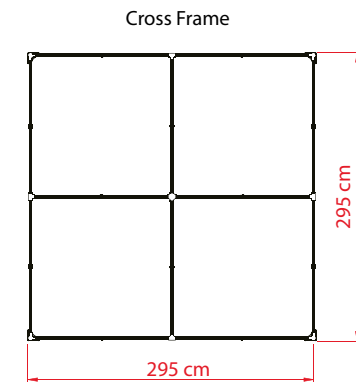

SKY 3mx3m

Gazebo suitable for domestic and garden use.

TECHNICAL DETAILS	
Model	SKY
Top Size	3m x 3m
Base Size	3m x 3m
Height Ceiling Edge	170-200 cm
Height Top	275-305 cm
Color Frame	Anthracite
Frame	Steel
Weight	17.0 kg
Fabric	150 D
Packing Size	20 x 20 x 146 cm

Top Colors:

WHITE

- 1. Outer leg: 3x3x1.5 Steel
- Inner leg: 2.2x2.2x1 Steel
- Truss Bar: 12x23x0.6 Steel
- Cross Bar: 12x23x0.6 Steel

4 Different Levels of Heights

19x19x146