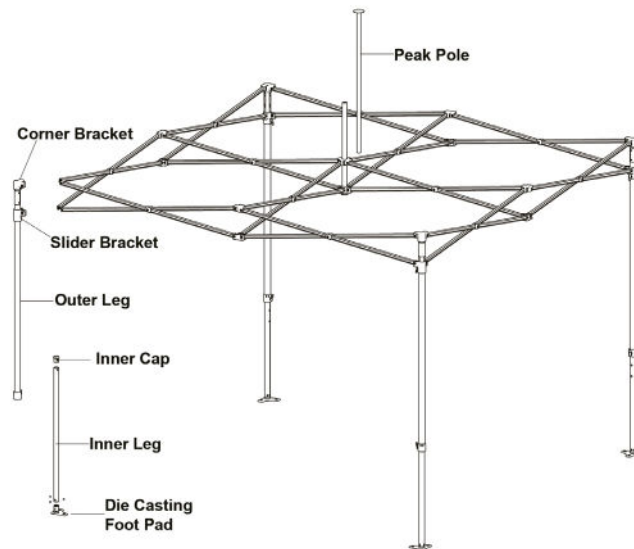

SKY 3mx3m

Gazebo suitable for domestic and garden use.

TECHNICAL DETAILS	
Model	SKY
Top Size	3m x 3m
Base Size	3m x 3m
Height Ceiling Edge	170-200 cm
Height Top	275-305 cm
Color Frame	Anthracite
Frame	Steel
Weight	17.0 kg
Fabric	150 D
Packing Size	20 x 20 x 146 cm

Top Colors:

WHITE

- 1. Outer leg: 3x3x1.5 Steel
- Inner leg: 2.2x2.2x1 Steel
- Truss Bar: 12x23x0.6 Steel
- Cross Bar: 12x23x0.6 Steel

4 Different Levels of Heights

19x19x146